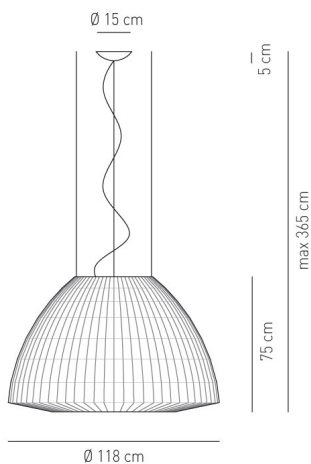

Typology: SUSPENDED

Ratings

- E27
- Downlight and uplight
- Surface installation over holes
- Supply voltage ~220-240V
- Switch mode: on-off
- Steel frame
- Opalescent diffuser

Product code composition

BELL / diffuser INCLUDED, with upward and downward lighting

Type	Article	Colours	Finish	Source
SP	BEL 118 E27	BC white	XX	E27 4 x Max 20W LED or 4 x Max 33W fluo or 4 x Max 57W halo
		BL electric blue		
		BW warm white		
		GI gold yellow		
		MA brown		
		MT brick red		
		NE black		
		RB burgundy		
		RS red		
		VE green		

kg 16.5 m³ 1.9

example composition code | SP | BEL118E27 | BW | XX

Available colors

EELc (Energy Efficiency Label compatibility): E, D, C, B, A, A+

SPBEL118E27_XX

CUSTOMER _____ NOTES _____

NOTICE:

Luminous flux (lm) and efficacy (lm/W) for all LED luminaires is estimated based on nominal ratings of the LED sources. Technical data could be subject to alteration without notice. Axo Light does not provide legal guarantee for the accuracy of this data sheet.