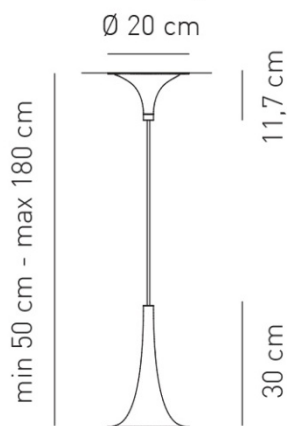

Typology: SUSPENDED LAMP

Ratings

- GU10
- Downlight
- Surface installation over holes
- Supply voltage ~220-240V
- Switch mode: on-off

kg 1.1 m³ 0.04

Product code composition

NAFIR

Type	Article	Colours / Finish	Source
SP	NAFIR1	BC / BC white / white	GU1 GU10 LED 1x Max 5,5W only LED bulb
		BC / OR white / gold	
		BR / BC bronze / white	
		RO / BC pink gold / white	