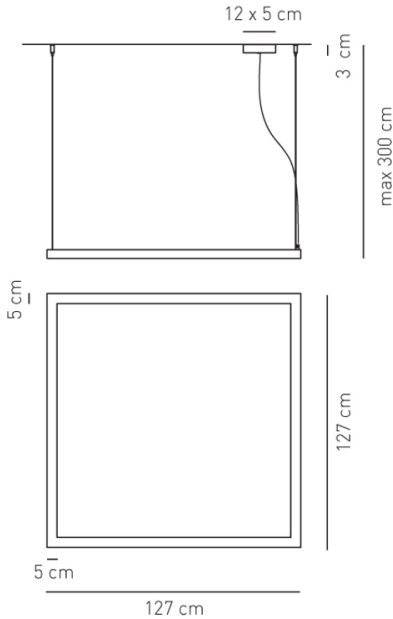

kg 7.5 m³ 0.39

Product code composition

FRAMEWORK / DRIVER INCLUDED / con illuminazione verso l'alto / with upward lighting

Type	Article	Colours	Code End	Source
SP	FRAME M LED	BC white	XX	LED 70W - diffused beam 3000K*, 4000K

Gli articoli in rosso sono disponibili solo fino ad esaurimento scorte. Articles in red are available until sold out

IP20 CRI80 **LED** ~9920 lm* 142 lm/W* 110-240Vac
 example composition code SP FRAME M LED BC XX