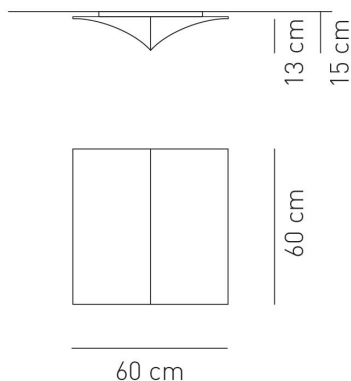

Typology: CEILING-WALL LAMP

Ratings

- E27
- Diffused light
- Surface installation over holes
- Supply voltage ~220-240V
- Switch mode: on-off
- Steel frame, painted

kg 2 m³ 0.06

Product code composition

NELLY / tessuto INCLUSO / fabric INCLUDED

Type	Article	Colours	Finish	Source
PL	NELL 60	BC white FB white pattern	XX white metal	E27 2 x Max 16W LED or 2 x Max 70W halo

Gli articoli in rosso sono disponibili solo fino ad esaurimento scorte. Articles in red are available until sold out.

CE IP20 +LED 220-240V_{ac}
example composition code PL NELL60 FA XX E27

for optional accessories please refer to our pricelist or contact our representatives

Removable and washable elastic fabric
WHITE FABRIC:
 Composition 80% polyamide, 20% elastane (spandex)
 Weight (ISO 3801) 195/215 gr/m².
WHITE PATTERN/IVORY PATTERN:
 Composition 82% polyamide, 18% elastane (spandex)
 Weight (ISO 3801) 160/180 gr/m².
 Glow wire for ivory 850°C
 Glow wire for white 750°C