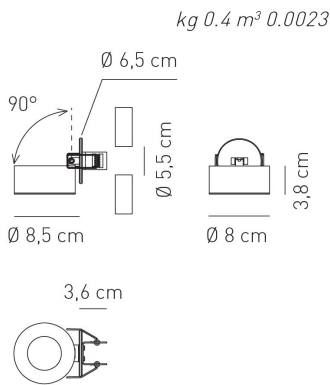

FAVILLA RECESSED
Design by Manuel Vivian

Adjustable wall or ceiling lamp in aluminium, also in a recessed version. Available in several colours. Built-in LED light source.

Typology: RECESSED

Ratings

- Built in **LED** module
- CCT 2700 K
- Adjustable
- Installation in ceiling cut-out
- Supply constant current 350mA
- Switch mode: on-off
- Die cast aluminium body, painted
- Closing glass

Product code composition

FAVILLA / LED 6.2W - 350mA / DRIVER NOT INCLUDED

Zone	Type	Article	System compatibility	Finish	LED colour temperature	Beam options
E	8	105	4 recessed	04 matt black 07 white 9016 matt	1 2700 K	1 22° 3 45°

Gli articoli in rosso sono disponibili solo fino ad esaurimento scorte. Articles in red are available until sold out.

CE IP20 **ADA** CRI90 **LED** ~565 lm 91 lm/W

foro - hole Ø 5,5 cm / profondità min - min depth 10 cm

Collegare in serie. Lunghezza cavo 150 cm. / Wire in series. Cable length 150 cm.

example composition code E 8 105 4 07 1 3

for optional accessories/drivers or dimming technology please refer to our pricelist or contact our representatives

Available colors

EELc (Energy Efficiency Label compatibility) contain built in LED lamps that cannot be changed: A, A+, A++

E81054 _ _ 1 _

CUSTOMER _____

NOTES _____

NOTICE: Luminous flux (lm) and efficacy (lm/W) for all built in LED luminaires is based on nominal ratings of the LED sources. Technical data could be subject to alteration without notice. Axo Light does not provide legal guarantee for the accuracy of this data sheet.