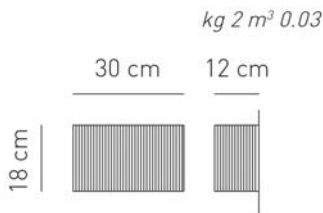

Typology: WALL LAMP

Ratings

- E14
- Diffused light
- Supply voltage ~220-240V
- Switch mode: on-off
- Steel frame

Product code composition

CLAVIUS / diffusore INCLUSO / diffuser INCLUDED

Type	Article	Colours	Finish	Source
AP	CLAV 30	BC white	XX white	E14 1 x Max 6,5W LED or 1 x Max 12W fluo or 1 x Max 42W halo
		TA tobacco		
		SA sand		

OUTER LAMPSHADE FABRIC
100% polyester silken threads
Glow wire 850 °C

INNER LAMPSHADE FINISHING
White stitched fabric interior
Glow wire 850 °C

CE IP20 **+LED**

example composition code |AP|CLAV30|TA|XX|E14