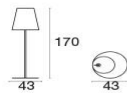

### Technical Info

Width: **43 cm**

Depth: **43 cm**

Height: **170 cm**

Weight: **10.00 Kg**

Static Load:

### Packaging

Packages: **3**

Pieces for pack: **1**

Dimensions: **51x51x51 cm -  
48x48x7 cm - 51x51x165 cm**

Volume: **0.256 mc**

Polyethylene bag and cardboard  
box

Cone / Rechargeable floor lamp  
Design / Chiaramonte / Marin