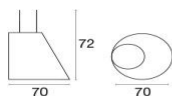

### Technical Info

Width: **70 cm**  
Depth: **70 cm**  
Height: **72 cm**  
Weight: **5.4 Kg**  
Static Load:

### Packaging

Packages: **1**  
Pieces for pack: **1**  
Dimensions: **75x75x77 cm**  
Volume: **0.433 mc**

Polyethylene bag and cardboard box

Cone / Hanging lamp  
Design / Chiaramonte / Marin

Test  
IP55