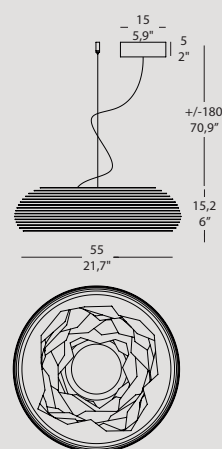

CUEVA SO 55

27,3W 3690 Lm 3000K Cri>80 220/240V
27,3W 3540 Lm 2700K Cri>80 220/240V **LED**

CUEVA SO 55 DIM PD

27,3W 3690 Lm 3000K Cri>80 220/240V
27,3W 3540 Lm 2700K Cri>80 220/240V
Con driver dimmerabile push/with push dimmable driver 220/240V **LED**

CE F IP 20 3 EAC

**SU RICHIESTA È POSSIBILE AVERE ANCHE DRIVER DIMMERABILE 1/10V
1/10V DIMMABLE DRIVER CAN BE SUPPLIED BY REQUEST**