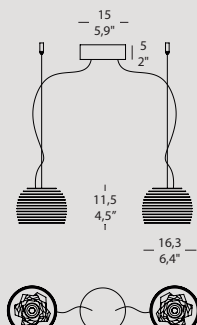

### CUEVA SO 16 DIM PD

9,1W 1230 Lm 3000K Cri>80 220/240V  
9,1W 1180 Lm 2700K Cri>80 220/240V  
Con driver dimmerabile push/with push dimmable driver 220/240V **LED**

CE F IP 20 3 EAC