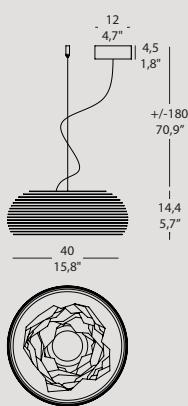

CUEVA SO 40

14,4W 1730 Lm 3000K Cri>80 220/240V
14,4W 1665 Lm 2700K Cri>80 220/240V **LED**

CUEVA SO 40 DIM PD

14,4W 1730 Lm 3000K Cri>80 220/240V
14,4W 1665 Lm 2700K Cri>80 220/240V
Con driver dimmerabile push/with push dimmable driver 220/240V **LED**

CE F IP 20 3 EAC