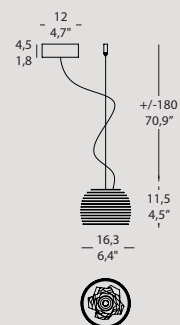

Aus welcher Perspektive man sie auch betrachtet, Cueva ist reine und ästhetische Posie.

Cueva – коллекция подвесных светильников простого и в то же время изысканного дизайна, подтверждение того, что возможно добиться определенной чистоты даже в сложности.

Свет, полученный при помощи источников LED, в контакте с алюминиевыми листами, наложенными друг на друга, обогащает завоораживающей игрой светотеней геометрические композиции, заключенные внутри светильника, и, фильтруя с внешней стороны, обеспечивает простой и строгий дизайн.

Cueva - это чистая изящная поэзия, с какой бы стороны на нее не посмотреть.

Struttura: metallo bianco opaco. **Frame:** matt white metal.
Diffusore: policarbonato opalino. **Diffuser:** opal polycarbonate.

Struktur: Metall mattweiß. **Structure:** métal blanc mat.
Diffusor: Polycarbonat opalartig **Diffuseur:** polycarbonate opalin.

Estructura: metal blanco opaco. **Структура:** белый матовый металл.
Дифузор: policarbonato opalescente. **Рассеиватель:** Поликарбонат опалового цвета.

CUEVA SO 16

9,1W 1230 Lm 3000K Cri>80 220/240V
9,1W 1180 Lm 2700K Cri>80 220/240V **LED**

CUEVA SO 16 DIM PD

9,1W 1230 Lm 3000K Cri>80 220/240V
9,1W 1180 Lm 2700K Cri>80 220/240V
Con driver dimmerabile push/with push dimmable driver 220/240V **LED**

CE F IP 20 3 EAC