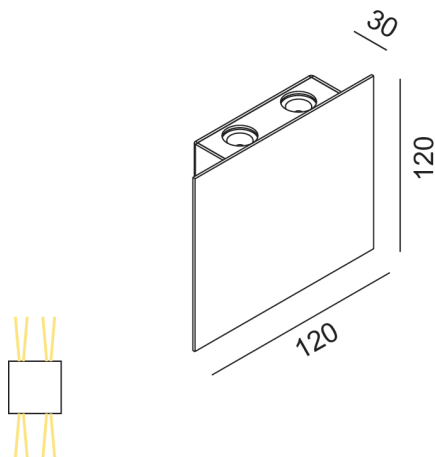

MANINE

Outdoor wall double emission

code LT7311

PRODUCT DESCRIPTION

wall bi-emission indoor and outdoor lamp

PRODUCT FEATURES

Mounting method	wall
Lamps	LED
Wattage	4x1,5W
Color temperature	4000K
Color rendering index	80
Optics	14°
Finishing	white / painted cor-ten / Graphite
Source luminous flux	700lm
Luminous flux	395 lm
Fitting efficiency	66 lm/W
Chromaticity tolerance (initial	3
Estimated average life expectancy	50000h L70 B10 ta 25°C
Ballast	included
Mains voltage	220-240V / 50-60Hz
Energy efficiency class	A+
Weight	0,65 Kg
Grado IP	IP54
	No

possible to be installed vertically