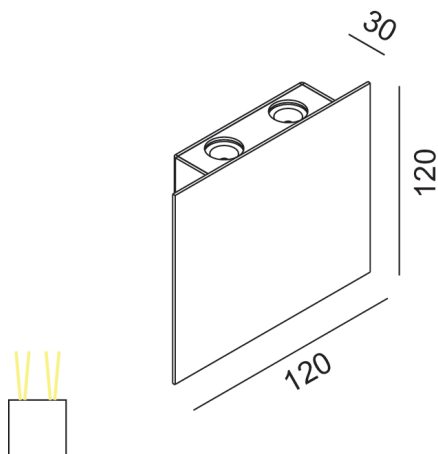

MANINE

Outdoor wall single emission

code LT7201

PRODUCT DESCRIPTION

indoor and outdoor wall lamp mono-emission

PRODUCT FEATURES

Mounting method	wall
Lamps	LED
Wattage	2x1,5W
Color temperature	3000K
Color rendering index	80
Optics	14°
Finishing	white / painted cor-ten / Graphite
Source luminous flux	328lm
Luminous flux	184 lm
Fitting efficiency	61 lm/W
Chromaticity tolerance (initial	3
Estimated average life expectancy	50000h L70 B10 ta
	25°C
Ballast	included
Energy efficiency class	A+
Weight	0,58 Kg
Grado IP	IP54
	No

possible to be installed vertically