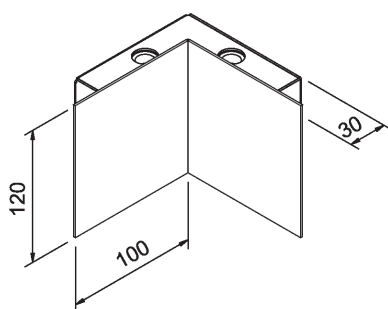

MANINE

Outdoor 90-V vertical double emission

code LT7105

PRODUCT DESCRIPTION

indoor and outdoor lamp, "internal corner" version, 90° angle, bi-emission vertical

PRODUCT FEATURES

Mounting method	wall
Lamps	LED
Wattage	4x1,5W
Color temperature	3000K
Color rendering index	80
Optics	14°
Finishing	white / painted cor-ten / Graphite
Source luminous flux	656lm
Luminous flux	368 lm
Fitting efficiency	61 lm/W
Chromaticity tolerance (initial)	3
Estimated average life expectancy	50000h L70 B10 ta
	25°C
Ballast	included
Mains voltage	220-240V / 50-60Hz
Energy efficiency class	A+
Weight	0,92 Kg
Grado IP	IP54
	No