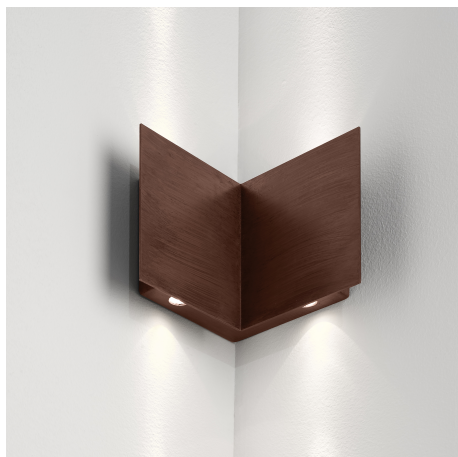

MANINE

Outdoor 90-V vertical double emission

code LT7105

PRODUCT DESCRIPTION

indoor and outdoor lamp, "internal corner" version, 90° angle, bi-emission vertical

PRODUCT FEATURES

Mounting method	wall
Lamps	LED
Wattage	4x1,5W
Color temperature	3000K
Color rendering index	80
Optics	14°
Finishing	white / painted cor-ten / Graphite
Source luminous flux	656lm
Luminous flux	368 lm
Fitting efficiency	61 lm/W
Chromaticity tolerance (initial)	3
Estimated average life expectancy	50000h L70 B10 ta
	25°C
Ballast	included
Mains voltage	220-240V / 50-60Hz
Energy efficiency class	A+
Weight	0,92 Kg
Grado IP	IP54
	No