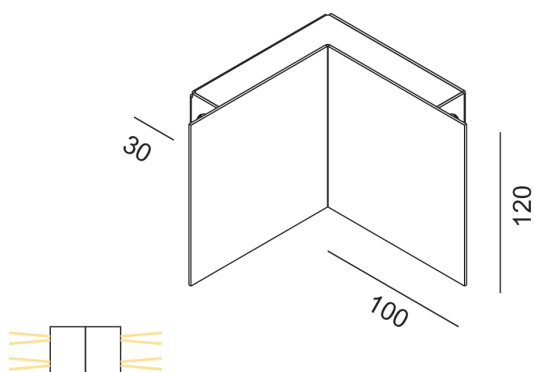

MANINE

Outdoor 90-O horizontal double emission

code LT7101

PRODUCT DESCRIPTION

indoor and outdoor lamp internal corner version 90° angle horizontal emission

PRODUCT FEATURES

Mounting method	wall
Lamps	LED
Wattage	4x1,5W
Color temperature	3000K
Color rendering index	80
Optics	14°
Finishing	white / painted cor-ten / Graphite
Source luminous flux	656lm
Luminous flux	368 lm
Fitting efficiency	61 lm/W
Chromaticity tolerance (initial	3
Estimated average life expectancy	50000h L70 B10 ta
	25°C
Ballast	included
Mains voltage	220-240V / 50-60Hz
Energy efficiency class	A+
Weight	0,92 Kg
Grado IP	IP54
	No