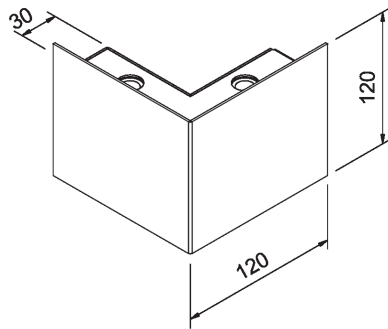

MANINE

Outdoor 270-V vertical double emission

code LT7005

PRODUCT DESCRIPTION

indoor and outdoor lamp, "external corner" version, 270° angle, bi-emission vertical

PRODUCT FEATURES

Mounting method	wall
Lamps	LED
Wattage	4x1,5W
Color temperature	3000K
Color rendering index	80
Optics	14°
Finishing	white / painted cor-ten / Graphite
Source luminous flux	656lm
Luminous flux	368 lm
Fitting efficiency	61 lm/W
Chromaticity tolerance (initial	3
Estimated average life expectancy	50000h L70 B10 ta
	25°C
Ballast	included
Energy efficiency class	A+
Weight	0,92 Kg
Grado IP	IP54
	No