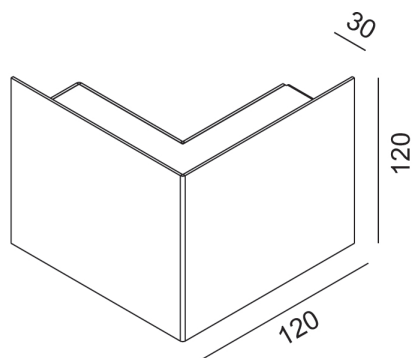

MANINE

Outdoor 270-O horizontal double emission

code LT7001

PRODUCT DESCRIPTION

indoor and outdoor lamp external corner version 270° angle horizontal emission

PRODUCT FEATURES

Mounting method	wall
Lamps	LED
Wattage	4x1,5W
Color temperature	3000K
Color rendering index	80
Optics	14°
Finishing	white / painted cor-ten / Graphite
Source luminous flux	656lm
Luminous flux	368 lm
Fitting efficiency	61 lm/W
Chromaticity tolerance (initial)	3
Estimated average life expectancy	50000h L70 B10 ta 25°C
Ballast	included
Energy efficiency class	A+
Weight	0,92 Kg
Grado IP	IP54
	No