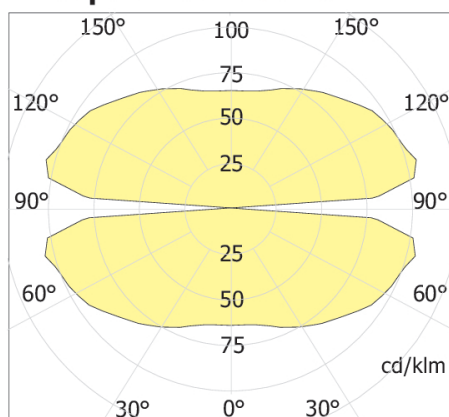

ELETTRONICA

Alimentatori Dali

AE75D.24V	75W 24VdcV dali
AE100D.24V	100W 24VdcV dali
AE150D.24VIP	150W 24VdcV dali

Alimentatori ON/OFF

AE20.24V	20W 24VdcV
AE25.24VIP	25W 24VdcV
AE30.24VL	30W 24VdcV
AE50.24V	50W 24VdcV
AE60.24VIP	60W 24VdcV
AE75.24V	75W 24VdcV
AE100.2.24V	100W 24 VdcV
AE100.24VIP	100W 24VdcV
AE150.24VIP	150W 24VdcV

LBS perimetral LED

EN605981 compliant

Ci riserviamo la possibilità di apportare modifiche ai nostri prodotti in qualsiasi momento. I dati aggiornati sono disponibili all'indirizzo www.luciferos.it - We reserve the right to change our products at any time. Current information is available at www.luciferos.it - En tous moment nous reservons le droit de modifier notre produits. Vous pouvez trouver la information actuelle toujours a www.luciferos.it - Wir behalten uns vor, jederzeit Änderungen an unserem Produkten vorzunehmen. Aktuelle daten stellen wir jederzeit unter www.luciferos.it zur Verfügung - Nos reservamos en todo momento el derecho de realizar cambios en nuestros productos. En nuestra pagina www.luciferos.it siempre se econtraran datos actuales.

Lucifero's srl - via del Tappeziere,3 - 40138 Bologna - Italia - ph. +39 051 6014276 - assistenza@luciferos.it - customercare@luciferos.it