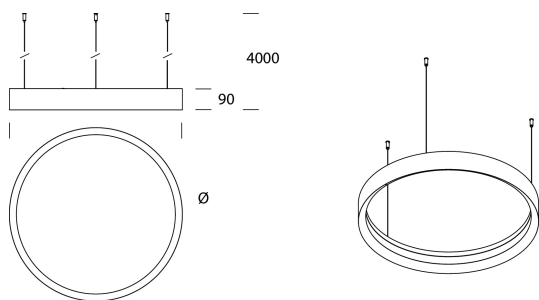

LBS

Suspension perimeteric emission

code LB013.8

Ø
(735-1035-1335)

PRODUCT DESCRIPTION

LBS is a thin band of extruded aluminium section and it is possible to install it in many different ways. It consists of basic modules and, depending on the way they are assembled, it can be arch shaped (to be installed on a wall), circular shaped (to create swinging, ceiling and trimless recessed fixtures) or it may have a curving shape (to form a band which twists and turns on the ceiling, for instance). The extruded part, representing its body, is drawn in such a way to be able to house the linear LED light source, shaded with a white opal diffuser, both on the inside vertical side and therefore to give out light on its horizontal axis, and on its narrower and horizontal side and consequently to give out light on its vertical axis (indirect one). It is also available in ceiling, pendant and trimless recessed version with diffused direct light emission. Additionally, LBS also allows to make use of directional projectors, that can be hooked and wired to the profile.

PRODUCT FEATURES

Mounting method	suspension
Wattage	1x75W
Color rendering index	>80
Finishing	white / black
Source luminous flux	3000lm
Luminous flux	6389 lm
Fitting efficiency	85 lm/W
Ballast	not included
Energy efficiency class	A+
Dimension	D 1335 MM
Grado IP	IP40
	No