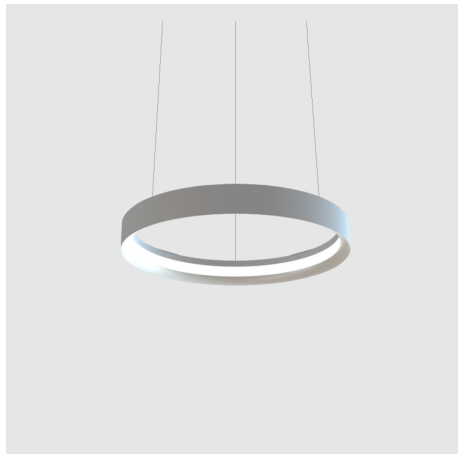

LBS

Suspension perimeteric emission

code LB013.8

Ø
(735-1035-1335)

PRODUCT DESCRIPTION

LBS is a thin band of extruded aluminium section and it is possible to install it in many different ways. It consists of basic modules and, depending on the way they are assembled, it can be arch shaped (to be installed on a wall), circular shaped (to create swinging, ceiling and trimless recessed fixtures) or it may have a curving shape (to form a band which twists and turns on the ceiling, for instance). The extruded part, representing its body, is drawn in such a way to be able to house the linear LED light source, shaded with a white opal diffuser, both on the inside vertical side and therefore to give out light on its horizontal axis, and on its narrower and horizontal side and consequently to give out light on its vertical axis (indirect one). It is also available in ceiling, pendant and trimless recessed version with diffused direct light emission. Additionally, LBS also allows to make use of directional projectors, that can be hooked and wired to the profile.

PRODUCT FEATURES

Mounting method	suspension
Wattage	1x75W
Color rendering index	>80
Finishing	white / black
Source luminous flux	3000lm
Luminous flux	6389 lm
Fitting efficiency	85 lm/W
Ballast	not included
Energy efficiency class	A+
Dimension	D 1335 MM
Grado IP	IP40
	No