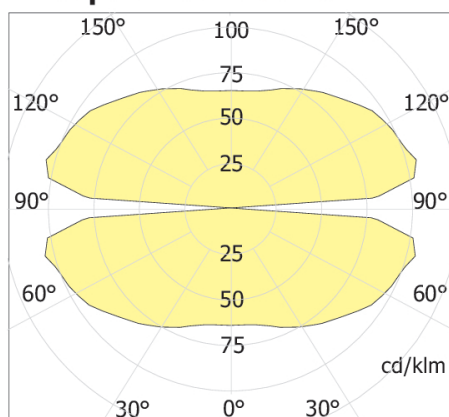

ELETTRONICA

Alimentatori Dali

AE75D.24V	75W 24VdcV dali
AE100D.24V	100W 24VdcV dali
AE150D.24VIP	150W 24VdcV dali

Alimentatori ON/OFF

AE20.24V	20W 24VdcV
AE25.24VIP	25W 24VdcV
AE30.24VL	30W 24VdcV
AE50.24V	50W 24VdcV
AE60.24VIP	60W 24VdcV
AE75.24V	75W 24VdcV
AE100.2.24V	100W 24 VdcV
AE100.24VIP	100W 24VdcV
AE150.24VIP	150W 24VdcV

LBS perimetral LED

EN605981 compliant

Ci riserviamo la possibilità di apportare modifiche ai nostri prodotti in qualsiasi momento. I dati aggiornati sono disponibili all'indirizzo www.luciferos.it - We reserve the right to change our products at any time. Current information is available at www.luciferos.it - En tous moment nous reservons le droit de modifier notre produits. Vous pouvez trouver la information actuelle toujours a www.luciferos.it - Wir behalten uns vor, jederzeit Änderungen an unserem Produkten vorzunehmen. Aktuelle daten stellen wir jederzeit unter www.luciferos.it zur Verfügung - Nos reservamos en todo momento el derecho de realizar cambios en nuestros productos. En nuestra pagina www.luciferos.it siempre se encontrarán datos actuales.

Lucifero's srl - via del Tappeziere,3 - 40138 Bologna - Italia - ph. +39 051 6014276 - assistenza@luciferos.it - customercare@luciferos.it