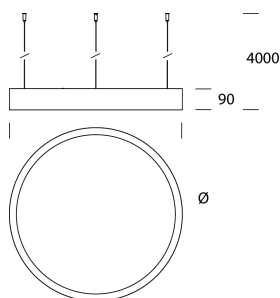

## LBS

Suspension perimeteric emission

code LB012.8

Ø  
(735-1035-1335)

### PRODUCT DESCRIPTION

LBS is a thin band of extruded aluminium section and it is possible to install it in many different ways. It consists of basic modules and, depending on the way they are assembled, it can be arch shaped (to be installed on a wall), circular shaped (to create swinging, ceiling and trimless recessed fixtures) or it may have a curving shape (to form a band which twists and turns on the ceiling, for instance). The extruded part, representing its body, is drawn in such a way to be able to house the linear LED light source, shaded with a white opal diffuser, both on the inside vertical side and therefore to give out light on its horizontal axis, and on its narrower and horizontal side and consequently to give out light on its vertical axis (indirect one). It is also available in ceiling, pendant and trimless recessed version with diffused direct light emission. Additionally, LBS also allows to make use of directional projectors, that can be hooked and wired to the profile.

### PRODUCT FEATURES

Mounting method	suspension
Wattage	1x57W
Color rendering index	>80
Finishing	white / black
Source luminous flux	3000lm
Luminous flux	4915 lm
Fitting efficiency	86 lm/W
Ballast	not included
Dimension	D 1035 MM
Grado IP	IP40
	No