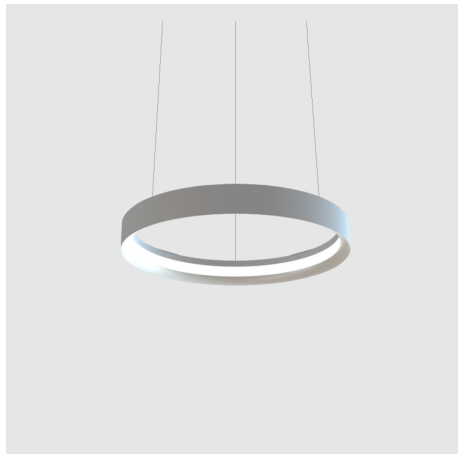

## LBS

Suspension perimeteric emission

code LB012.8

Ø  
(735-1035-1335)

### PRODUCT DESCRIPTION

LBS is a thin band of extruded aluminium section and it is possible to install it in many different ways. It consists of basic modules and, depending on the way they are assembled, it can be arch shaped (to be installed on a wall), circular shaped (to create swinging, ceiling and trimless recessed fixtures) or it may have a curving shape (to form a band which twists and turns on the ceiling, for instance). The extruded part, representing its body, is drawn in such a way to be able to house the linear LED light source, shaded with a white opal diffuser, both on the inside vertical side and therefore to give out light on its horizontal axis, and on its narrower and horizontal side and consequently to give out light on its vertical axis (indirect one). It is also available in ceiling, pendant and trimless recessed version with diffused direct light emission. Additionally, LBS also allows to make use of directional projectors, that can be hooked and wired to the profile.

### PRODUCT FEATURES

Mounting method	suspension
Wattage	1x57W
Color rendering index	>80
Finishing	white / black
Source luminous flux	3000lm
Luminous flux	4915 lm
Fitting efficiency	86 lm/W
Ballast	not included
Dimension	D 1035 MM
Grado IP	IP40
	No