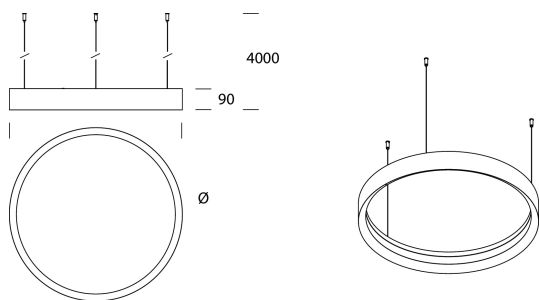

LBS

Suspension perimeteric emission

code LB011.8

∅
(735-1035-1335)

PRODUCT DESCRIPTION

LBS is a thin band of extruded aluminium section and it is possible to install it in many different ways. It consists of basic modules and, depending on the way they are assembled, it can be arch shaped (to be installed on a wall), circular shaped (to create swinging, ceiling and trimless recessed fixtures) or it may have a curving shape (to form a band which twists and turns on the ceiling, for instance). The extruded part, representing its body, is drawn in such a way to be able to house the linear LED light source, shaded with a white opal diffuser, both on the inside vertical side and therefore to give out light on its horizontal axis, and on its narrower and horizontal side and consequently to give out light on its vertical axis (indirect one). It is also available in ceiling, pendant and trimless recessed version with diffused direct light emission. Additionally, LBS also allows to make use of directional projectors, that can be hooked and wired to the profile.

PRODUCT FEATURES

Mounting method	suspension
Wattage	1x40W
Color rendering index	>80
Finishing	white / black
Source luminous flux	3000lm
Luminous flux	3441 lm
Fitting efficiency	86 lm/W
Ballast	not included
Energy efficiency class	A+
Dimension	D 735 MM
Grado IP	IP40
	No