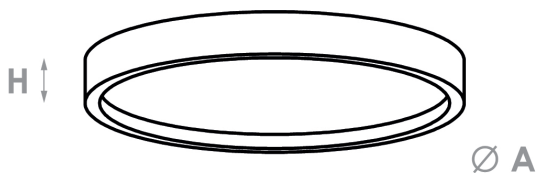

ICEMENTI

Ceiling zero51

code IC0703.840D

PRODUCT DESCRIPTION

Ceiling appliance for direct diffused interior lighting, for LED source lamps. Body in CementoPiuma, lightweight fiber concrete, with "smoothed concrete" hand-crafted finishing. Diffusing screen in white opaline PMMA, built-in electronic driver 50/60Hz 230/240V and steel mounting plate for fixture to the ceiling. Maintenance by removing the diffuser without the use of tools. Degree of protection IP40.

PRODUCT FEATURES

Mounting method	ceiling
Wattage	168W
Color rendering index	>80
Source luminous flux	13516lm
Luminous flux	13445 lm
Fitting efficiency	80 lm/W
Ballast	included
Dimmable	dali touch & dim
Energy efficiency class	A+
Weight	40 Kg
Dimension	H 150 MM D 1300 MM
Grado IP	IP30
	No