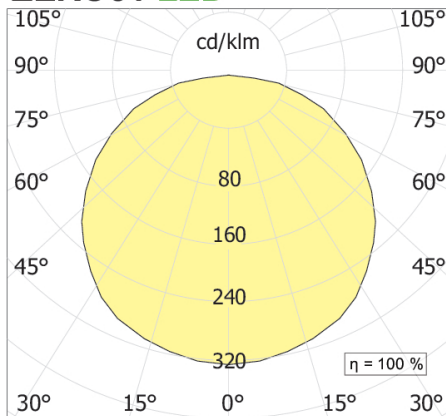

ZERO51 LED

EN605981 compliant

Ci riserviamo la possibilità di apportare modifiche ai nostri prodotti in qualsiasi momento. I dati aggiornati sono disponibili all'indirizzo www.luciferos.it - We reserve the right to change our products at any time. Current information is available at www.luciferos.it - En tous moment nous reservons le droit de modifier notre produits. Vous pouvez trouver la information actuelle toujours a www.luciferos.it - Wir behalten uns vor, jederzeit Änderungen an unserem Produkten vorzunehmen. Actuelle daten stellen wir jederzeit unter www.luciferos.it zur Verfügung - Nos reservamos en todo momento el derecho de realizar cambios en nuestros productos. En nuestra pagina www.luciferos.it siempre se encontrarán datos actuales.

Lucifero's srl - via del Tappeziere,3 - 40138 Bologna - Italia - ph. +39 051 6014276 - assistenza@luciferos.it - customercare@luciferos.it