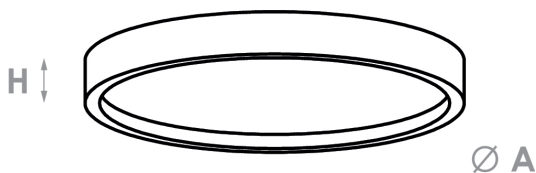

ICEMENTI

Ceiling zero51

code IC0703.830

PRODUCT DESCRIPTION

Ceiling appliance for direct diffused interior lighting, for LED source lamps. Body in CementoPiuma, lightweight fiber concrete, with "smoothed concrete" hand-crafted finishing. Diffusing screen in white opaline PMMA, built-in electronic driver 50/60Hz 230/240V and steel mounting plate for fixture to the ceiling. Maintenance by removing the diffuser without the use of tools. Degree of protection IP40.

PRODUCT FEATURES

Mounting method	ceiling
Lamps	LED
Wattage	168W
Color temperature	3000K
Color rendering index	80
Source luminous flux	10351lm
Luminous flux	11752 lm
Fitting efficiency	70 lm/W
Ballast	included
Mains voltage	220-240V / 50-60Hz
Energy efficiency class	A+
Weight	40 Kg
Dimension	H 150 MM D 1300 MM
Grado IP	IP30
	No