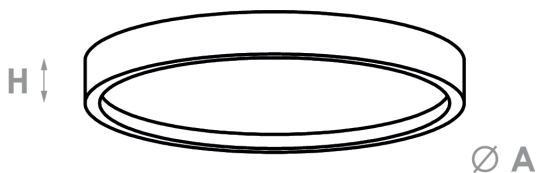

ICEMENTI

Ceiling zero51

code IC0702.840D

PRODUCT DESCRIPTION

Ceiling appliance for direct diffused interior lighting, for LED source lamps. Body in CementoPiuma, lightweight fiber concrete, with "smoothed concrete" hand-crafted finishing. Diffusing screen in white opaline PMMA, built-in electronic driver 50/60Hz 230/240V and steel mounting plate for fixture to the ceiling. Maintenance by removing the diffuser without the use of tools. Degree of protection IP40.

PRODUCT FEATURES

Mounting method	ceiling
Wattage	96W
Color rendering index	80
Source luminous flux	7723lm
Luminous flux	7683 lm
Fitting efficiency	80 lm/W
Ballast	included
Dimmable	dali touch & dim
Energy efficiency class	A+
Weight	26 Kg
Dimension	H 150 MM D 1000 MM
Grado IP	IP30
	No