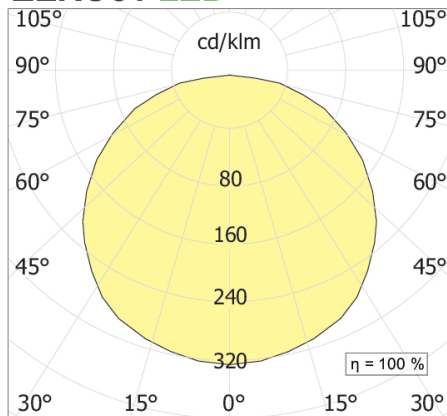

ZERO51 LED

EN605981 compliant

Ci riserviamo la possibilità di apportare modifiche ai nostri prodotti in qualsiasi momento. I dati aggiornati sono disponibili all'indirizzo www.luciferos.it - We reserve the right to change our products at any time. Current information is available at www.luciferos.it - En tous moment nous reservons le droit de modifier notre produits. Vous pouvez trouver la information actuelle toujours a www.luciferos.it - Wir behalten uns vor, jederzeit Änderungen an unserem Produkten vorzunehmen. Actuelle daten stellen wir jederzeit unter www.luciferos.it zur Verfügung - Nos reservamos en todo momento el derecho de realizar cambios en nuestros productos. En nuestra pagina www.luciferos.it siempre se encontrarán datos actuales.

Lucifero's srl - via del Tappeziere,3 - 40138 Bologna - Italia - ph. +39 051 6014276 - assistenza@luciferos.it - customercare@luciferos.it