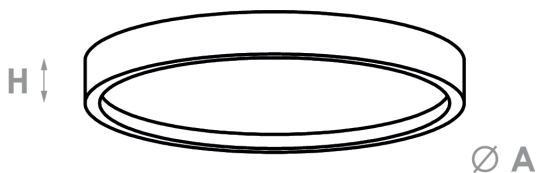

### PRODUCT DESCRIPTION

Ceiling appliance for direct diffused interior lighting, for LED source lamps. Body in CementoPiuma, lightweight fiber concrete, with "smoothed concrete" hand-crafted finishing. Diffusing screen in white opaline PMMA, built-in electronic driver 50/60Hz 230/240V and steel mounting plate for fixture to the ceiling. Maintenance by removing the diffuser without the use of tools. Degree of protection IP40.

### PRODUCT FEATURES

Mounting method	ceiling
Wattage	96W
Color rendering index	80
Source luminous flux	7723lm
Luminous flux	7683 lm
Fitting efficiency	80 lm/W
Ballast	included
Energy efficiency class	A+
Weight	26 Kg
Dimension	H 150 MM D 1000 MM
Grado IP	IP30
	No