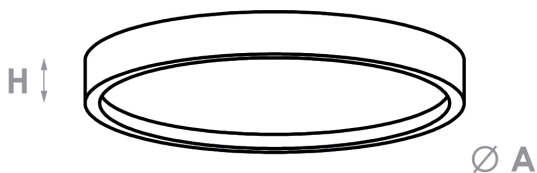

ICEMENTI

Ceiling zero51

code IC0702.830

PRODUCT DESCRIPTION

Ceiling appliance for direct diffused interior lighting, for LED source lamps. Body in CementoPiuma, lightweight fiber concrete, with "smoothed concrete" hand-crafted finishing. Diffusing screen in white opaline PMMA, built-in electronic driver 50/60Hz 230/240V and steel mounting plate for fixture to the ceiling. Maintenance by removing the diffuser without the use of tools. Degree of protection IP40.

PRODUCT FEATURES

Mounting method	ceiling
Lamps	LED
Wattage	96W
Color temperature	3000K
Color rendering index	80
Source luminous flux	5915lm
Luminous flux	6716 lm
Fitting efficiency	70 lm/W
Ballast	included
Mains voltage	220-240V / 50-60Hz
Energy efficiency class	A+
Weight	26 Kg
Dimension	H 150 MM D 1000 MM
Grado IP	IP30
	No