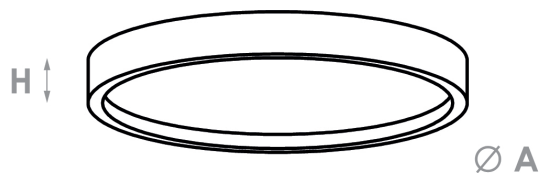

### PRODUCT DESCRIPTION

Ceiling appliance for direct diffused interior lighting, for LED source lamps. Body in CementoPiuma, lightweight fiber concrete, with "smoothed concrete" hand-crafted finishing. Diffusing screen in white opaline PMMA, built-in electronic driver 50/60Hz 230/240V and steel mounting plate for fixture to the ceiling. Maintenance by removing the diffuser without the use of tools. Degree of protection IP40.

### PRODUCT FEATURES

Mounting method	ceiling
Wattage	48W
Color rendering index	80
Source luminous flux	3862lm
Luminous flux	3842 lm
Fitting efficiency	80 lm/W
Ballast	included
Dimmable	dali touch & dim
Energy efficiency class	A+
Weight	17 Kg
Dimension	H 150 MM D 700 MM
Grado IP	IP30
	No