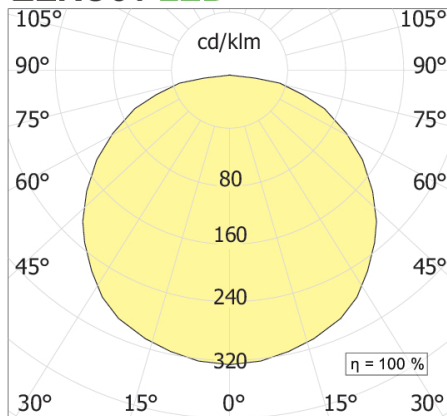

ZERO51 LED

EN605981 compliant

Ci riserviamo la possibilità di apportare modifiche ai nostri prodotti in qualsiasi momento. I dati aggiornati sono disponibili all'indirizzo www.luciferos.it - We reserve the right to change our products at any time. Current information is available at www.luciferos.it - En tous moment nous reservons le droit de modifier notre produits. Vous pouvez trouver la information actuelle toujours a www.luciferos.it - Wir behalten uns vor, jederzeit Änderungen an unserem Produkten vorzunehmen. Aktuelle daten stellen wir jederzeit unter www.luciferos.it zur Verfügung - Nos reservamos en todo momento el derecho de realizar cambios en nuestros productos. En nuestra pagina www.luciferos.it siempre se encontrarán datos actuales.

Lucifero's srl - via del Tappeziere,3 - 40138 Bologna - Italia - ph. +39 051 6014276 - assistenza@luciferos.it - customercare@luciferos.it