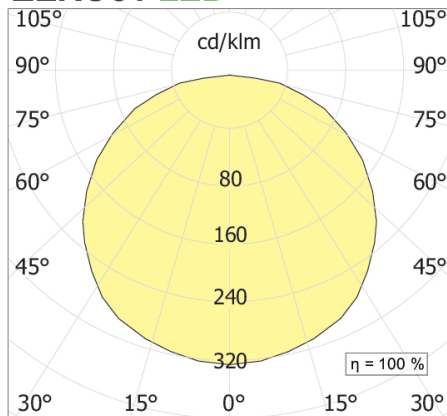

ZERO51 LED

EN605981 compliant

Ci riserviamo la possibilità di apportare modifiche ai nostri prodotti in qualsiasi momento. I dati aggiornati sono disponibili all'indirizzo www.luciferos.it - We reserve the right to change our products at any time. Current information is available at www.luciferos.it - En tous moment nous reservons le droit de modifier notre produits. Vous pouvez trouver la information actuelle toujours a www.luciferos.it - Wir behalten uns vor, jederzeit Änderungen an unserm Produkten vorzunehmen. Actuelle daten stellen wir jederzeit unter www.luciferos.it zur Verfügung - Nos reservamos en todo momento el derecho de realizar cambios en nuestros productos. En nuestra pagina www.luciferos.it siempre se encontrarán datos actuales.

Lucifero's srl - via del Tappeziere,3 - 40138 Bologna - Italia - ph. +39 051 6014276 - assistenza@luciferos.it - customercare@luciferos.it