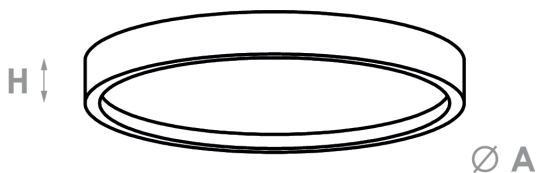

ICEMENTI

Ceiling zero51

code IC0701.830D

PRODUCT DESCRIPTION

Ceiling appliance for direct diffused interior lighting, for LED source lamps. Body in CementoPiuma, lightweight fiber concrete, with "smoothed concrete" hand-crafted finishing. Diffusing screen in white opaline PMMA, built-in electronic driver 50/60Hz 230/240V and steel mounting plate for fixture to the ceiling. Maintenance by removing the diffuser without the use of tools. Degree of protection IP40.

PRODUCT FEATURES

Mounting method	ceiling
Lamps	LED
Wattage	48W
Color temperature	3000K
Color rendering index	80
Source luminous flux	3358lm
Luminous flux	3358 lm
Fitting efficiency	70 lm/W
Ballast	included
Dimmable	dali touch & dim
Mains voltage	220-240V / 50-60Hz
Energy efficiency class	A+
Weight	17 Kg
Dimension	H 150 MM D 700 MM
Grado IP	IP30
	No