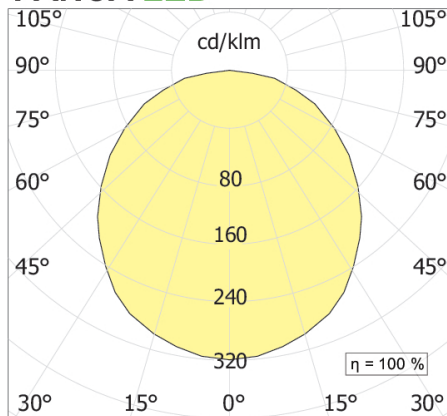

PANCA LED

EN605981 compliant

Ci riserviamo la possibilità di apportare modifiche ai nostri prodotti in qualsiasi momento. I dati aggiornati sono disponibili all'indirizzo www.luciferos.it - We reserve the right to change our products at any time. Current information is available at www.luciferos.it - En tous moment nous reservons le droit de modifier notre produits. Vous pouvez trouver la information actuelle toujours a www.luciferos.it - Wir behalten uns vor, jederzeit Änderungen an unserm Produkten vorzunehmen. Actuelle daten stellen wir jederzeit unter www.luciferos.it zur Verfügung - Nos reservamos en todo momento el derecho de realizar cambios en nuestros productos. En nuestra pagina www.luciferos.it siempre se encontrarán datos actuales.

Lucifero's srl - via del Tappeziere,3 - 40138 Bologna - Italia - ph. +39 051 6014276 - assistenza@luciferos.it - customercare@luciferos.it