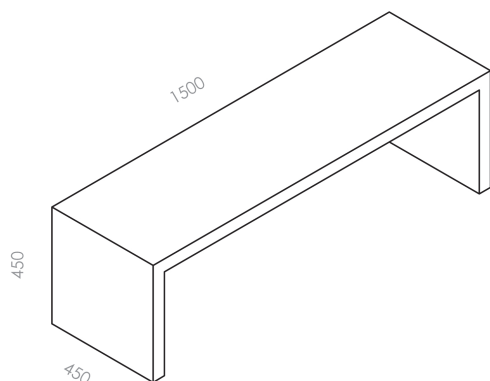

ICEMENTI

Floor panca

code IC0501.840

PRODUCT DESCRIPTION

LED floor appliance, for urban decor and directional and service lighting, fitted with 120°x20° bilateral emission optics. Body in CementoPiuma, lightweight fiber concrete, with "smoothed concrete" hand-crafted finishing. Aluminium optical unit complete with 17W LED source (1400 lumens fed at 500mA) builtin electronic driver 50/60Hz 24V 85/277V and steel mounting plate for fixing to the ground, with anti-theft system. Non-electrified version also available. Degree of protection IP65. Seat conforms to standard UNI 11306 of 02.2009

PRODUCT FEATURES

Mounting method	floor
Wattage	1x17,2W
Color rendering index	80
Source luminous flux	693lm
Luminous flux	693 lm
Fitting efficiency	40 lm/W
Ballast	included
Energy efficiency class	A+
Weight	39 Kg
Dimension	1500x450 H 450 MM
Grado IP	IP65
	No