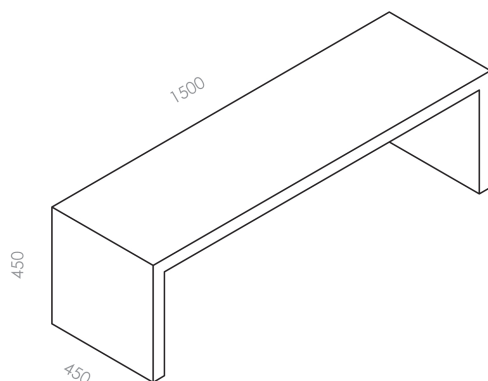

ICEMENTI

Floor panca

code IC0501.830

PRODUCT DESCRIPTION

LED floor appliance, for urban decor and directional and service lighting, fitted with 120°x20° bilateral emission optics. Body in CementoPiuma, lightweight fiber concrete, with "smoothed concrete" hand-crafted finishing. Aluminium optical unit complete with 17W LED source (1400 lumens fed at 500mA) built-in electronic driver 50/60Hz 24V 85/277V and steel mounting plate for fixing to the ground, with anti-theft system. Non-electrified version also available. Degree of protection IP65. Seat conforms to standard UNI 11306 of 02.2009

PRODUCT FEATURES

Mounting method	floor
Lamps	LED
Wattage	1x17,2W
Color temperature	3000K
Color rendering index	80
Source luminous flux	650lm
Luminous flux	650 lm
Fitting efficiency	38 lm/W
Ballast	included
Mains voltage	220-240V / 50-60Hz
Energy efficiency class	A+
Weight	39 Kg
Dimension	1500x450 H 450 MM
Grado IP	IP65
	No