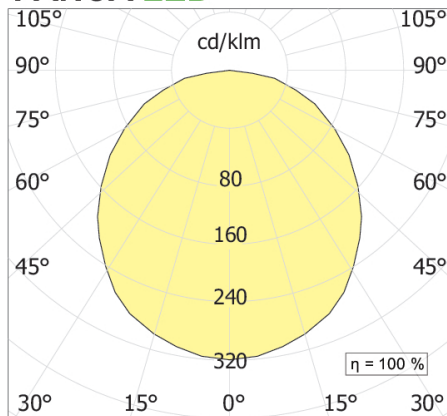

PANCA LED

EN605981 compliant

Ci riserviamo la possibilità di apportare modifiche ai nostri prodotti in qualsiasi momento. I dati aggiornati sono disponibili all'indirizzo www.luciferos.it - We reserve the right to change our products at any time. Current information is available at www.luciferos.it - En tous moment nous reservons le droit de modifier notre produits. Vous pouvez trouver la information actuelle toujours a www.luciferos.it - Wir behalten uns vor, jederzeit Änderungen an unserem Produkten vorzunehmen. Aktuelle daten stellen wir jederzeit unter www.luciferos.it zur Verfügung - Nos reservamos en todo momento el derecho de realizar cambios en nuestros productos. En nuestra pagina www.luciferos.it siempre se encontrarán datos actuales.

Lucifero's srl - via del Tappeziere,3 - 40138 Bologna - Italia - ph. +39 051 6014276 - assistenza@luciferos.it - customercare@luciferos.it