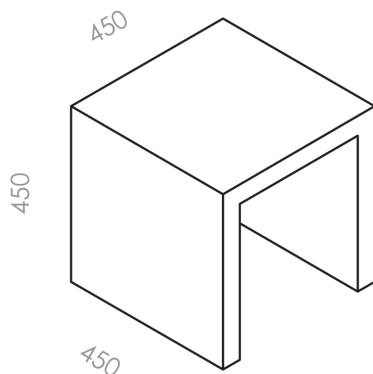

ICEMENTI

Floor panchetto

code IC0401.840

PRODUCT DESCRIPTION

LED floor appliance, for urban decor and directional and service lighting, fitted with 120°x20° bilateral emission optics. Body in Piumacimento® (patented) with "smoothed concrete" hand-crafted finishing. Aluminium optical unit complete with 3W LED source, 50/60Hz 24V built-in electronic driver, asymmetrical emission lens and steel mounting plate for fixture to the floor. Non-electrified version also available. Degree of protection IP65. Seat conforms to standard UNI 11306 of 02.2009

PRODUCT FEATURES

Mounting method	floor
Wattage	3W
Color rendering index	80
Optics	22°
Source luminous flux	290lm
Luminous flux	161 lm
Fitting efficiency	54 lm/W
Ballast	included
Energy efficiency class	A+
Weight	22 Kg
Dimension	450x450 H 450 MM
Grado IP	IP65
	No