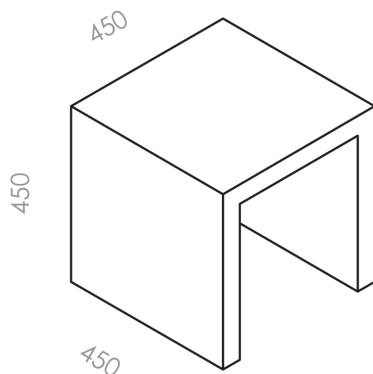

ICEMENTI

Floor panchetto

code IC0401.830

PRODUCT DESCRIPTION

LED floor appliance, for urban decor and directional and service lighting, fitted with 120°x20° bilateral emission optics. Body in Piumacimento® (patented) with "smoothed concrete" hand-crafted finishing. Aluminium optical unit complete with 3W LED source, 50/60Hz 24V built-in electronic driver, asymmetrical emission lens and steel mounting plate for fixture to the floor. Non-electrified version also available. Degree of protection IP65. Seat conforms to standard UNI 11306 of 02.2009

PRODUCT FEATURES

Mounting method	floor
Lamps	LED
Wattage	3W
Color temperature	3000K
Color rendering index	80
Optics	22°
Source luminous flux	270lm
Luminous flux	150 lm
Fitting efficiency	50 lm/W
Ballast	included
Mains voltage	220-240V / 50-60Hz
Energy efficiency class	A+
Weight	22 Kg
Dimension	450x450 H 450 MM
Grado IP	IP65
	No