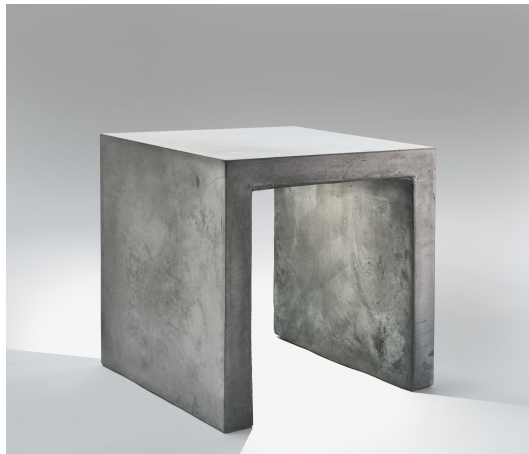

ICEMENTI

Floor panchetto

code IC0401.830

PRODUCT DESCRIPTION

LED floor appliance, for urban decor and directional and service lighting, fitted with 120°x20° bilateral emission optics. Body in Piumacimento® (patented) with "smoothed concrete" hand-crafted finishing. Aluminium optical unit complete with 3W LED source, 50/60Hz 24V built-in electronic driver, asymmetrical emission lens and steel mounting plate for fixture to the floor. Non-electrified version also available. Degree of protection IP65. Seat conforms to standard UNI 11306 of 02.2009

PRODUCT FEATURES

Mounting method	floor
Lamps	LED
Wattage	3W
Color temperature	3000K
Color rendering index	80
Optics	22°
Source luminous flux	270lm
Luminous flux	150 lm
Fitting efficiency	50 lm/W
Ballast	included
Mains voltage	220-240V / 50-60Hz
Energy efficiency class	A+
Weight	22 Kg
Dimension	450x450 H 450 MM
Grado IP	IP65
	No