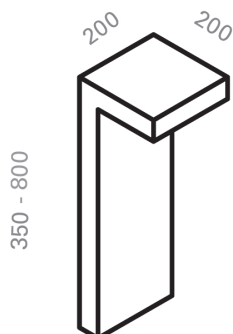

## ICEMENTI

Floor pastorale

code IC0302.830

### PRODUCT DESCRIPTION

LED floor appliance, for directional and guidance lighting, fitted with unilateral emission. Body in CementoPiuma, lightweight fiber concrete, with "smoothed concrete" hand-crafted finishing. Aluminium optical unit complete with 3/6W LED source 50/60Hz 120/240V built-in electronic driver, asymmetrical emission lens and steel mounting plate for fixing to the ground, with anti-theft system. Available in two different heights of 35 cm. and 80 cm. Degree of protection IP65

### PRODUCT FEATURES

Mounting method	floor
Lamps	LED
Wattage	1x6W
Color temperature	3000K
Color rendering index	80
Source luminous flux	300lm
Luminous flux	300 lm
Fitting efficiency	50 lm/W
Ballast	included
Mains voltage	220-240V / 50-60Hz
Energy efficiency class	A+
Weight	9 Kg
Dimension	200x200 H 800 MM
Grado IP	IP65
	No