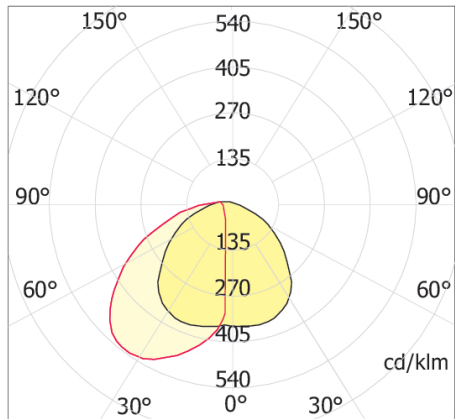

PASTORALE LED

EN605981 compliant

Ci riserviamo la possibilità di apportare modifiche ai nostri prodotti in qualsiasi momento. I dati aggiornati sono disponibili all'indirizzo www.luciferos.it - We reserve the right to change our products at any time. Current information is available at www.luciferos.it - En tous moment nous reservons le droit de modifier notre produits. Vous pouvez trouver la information actuelle toujours a www.luciferos.it - Wir behalten uns vor, jederzeit Änderungen an unserm Produkten vorzunehmen. Actuelle daten stellen wir jederzeit unter www.luciferos.it zur Verfügung - Nos reservamos en todo momento el derecho de realizar cambios en nuestros productos. En nuestra pagina www.luciferos.it siempre se encontrarán datos actuales.

Lucifero's srl - via del Tappeziere,3 - 40138 Bologna - Italia - ph. +39 051 6014276 - assistenza@luciferos.it - customercare@luciferos.it