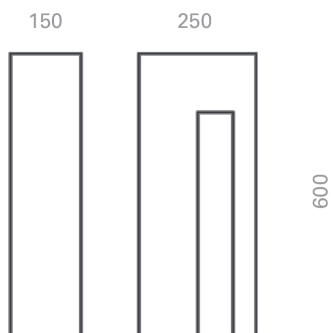

ICEMENTI

Floor monolyte

code IC0201.840

PRODUCT DESCRIPTION

LED floor appliance, for directional and guidance lighting, fitted with 120°x7° bilateral emission optics. Body in CementoPioma, lightweight fiber concrete, with "smoothed concrete" hand-crafted finishing. Aluminium optical unit complete with 3W LED source, 50/60Hz 120/240V builtin electronic driver and steel mounting plate for fixing to the ground with anti-theft system. Degree of protection IP65.

PRODUCT FEATURES

| | |
|-------------------------|------------------|
| Mounting method | floor |
| Wattage | 3W |
| Color rendering index | 80 |
| Optics | 22° |
| Source luminous flux | 290lm |
| Luminous flux | 91 lm |
| Fitting efficiency | 30 lm/W |
| Ballast | included |
| Energy efficiency class | A+ |
| Weight | 22 Kg |
| Dimension | 150x250 H 600 MM |
| Grado IP | IP65 |
| | No |