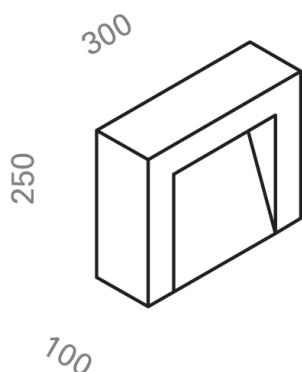

## ICEMENTI

Floor cento3cento

code IC0101.840

### PRODUCT DESCRIPTION

LED floor appliance, for directional and guidance lighting, fitted with unilateral asymmetrical emission with an inclination of 20° respect to the vertical axis. Body in CementoPioma, lightweight fiber concrete, with "smoothed concrete" hand-crafted finishing. Aluminium optical unit complete with 4W LED source (360 lumens fed at 500mA), 50/60Hz 120/240V built-in electronic driver, asymmetrical emission lens and steel mounting plate for fixing to the ground, with anti-theft system. Degree of protection IP65

### PRODUCT FEATURES

Mounting method	floor
Wattage	1x3W
Color rendering index	80
Optics	22°
Source luminous flux	290lm
Luminous flux	75 lm
Fitting efficiency	25 lm/W
Ballast	included
Energy efficiency class	A+
Weight	7,75 Kg
Dimension	100x300 H 250 MM
Grado IP	IP65
	No