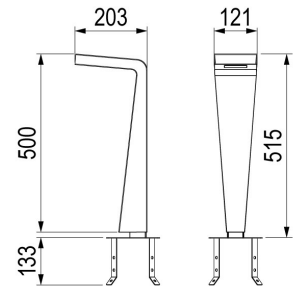

Products /  / VERY / VERY BOLLARD / 3001-GR-C24A

VERY 3001-GR-C24A

TECHNICAL DATA

GENERAL

Item code	3001-GR-C24A
Place installation	outdoor
Name	VERY BOLLARD / 3001-GR-C24A low pole/bollard
Note	The product includes counter plate with stay bolts.
Standard colour	GR - graphite satin finish
Variant colour	CO - Corten
Environments	urban landscape, hallway, residential lighting
Designer	Lucchesedesign

DIMENSIONS

A: Total width device (mm)	121
L: Total length device (mm)	203
H: Total height device (mm)	648
Height from the ground (mm)	500
H1: Height hidden built-in (mm)	148
Weight (kg)	5

OPTICAL SYSTEMS

SOURCES

Source Type	Source Power	System Power	Source	Lamp Socket	Sources Temperature Colour	Nominal Flux	Output Flux	Source description
SLED	-	6W	-	-	4000K CRI>80	-	544 lm	-

ELECTRICAL

Ballast type	Electronic
Mounting ballast type	Integral
Line input	Use only (EN 60598-1) H07RN-F cable with diameter between 7,5 and 12mm.
Voltage	220-240V
Frequency	50-60Hz