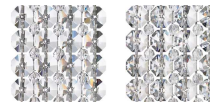

DA VINCI - SCHONBEK
DV1010

The great Renaissance man Leonardo da Vinci was known for his scientific and artistic inventions. Our homage to the genius, Da Vinci is a magnificent sphere of light composed of hundreds of crystal octagons. Streamlined and dense with the thousand facets of cut glass, this shimmering globe comes in a suspension form, as a standing luminary or table lamp.

OPTIONS

Spectra Crystal (A), CRYSTALS FROM SWAROVSKI (S)

-401

MORE DA VINCI

DV0808	DV1212	DV1515
DV1818	DV2424	DV3636
DVC1010	DVT0820	DVT1012
DVW0808		

SPECIFICATIONS

Width/Length:	25cm / 10in
↕ Height:	25cm / 10in
⌵ Chain Length:	366cm / 144in
📦 Hang Weight:	4.1kg / 9lbs
Tier Count:	1
Light Source:	Halogen
Bulb Count:	6
Bulb Info:	(6) G9, 40 MAX, G9*