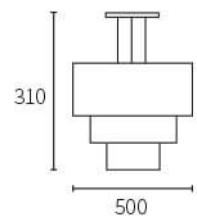

## DRAY | Pendant Lamp

This ceiling light is composed of three lampshades and makes the perfect addition to contemporary interiors thanks to its combination of gray and white fabric and brushed chrome. The cylindrical shape and proportions of the DRAY ceiling light will subtly enhance the ambiance of your interiors. The discreet contrast of colours ensures optimum light yield for all living spaces.

### STRUCTURE

Brushed Chrome Finish  
round fixing box - transparent cord  
with 3 ropes  
Gray and white fabric  
3 Cylindrical lampshade Ø500 Ø400  
Ø300 H310

### DIMENSIONS IN MM

Height : 310  
Diameter : 500