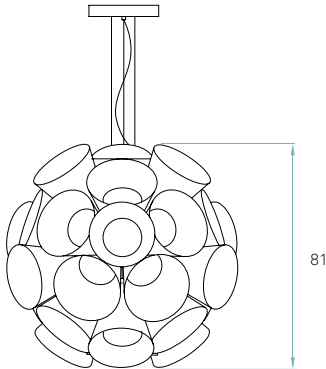

85

References

DDLN S LED DIMO-10V

DDLN S LED DIMBT

Awards

Chicago 2015

Germany 2017

Brussels 2017

Certificates

Class I

Dimmable:
120 - 277V

Bluetooth Dimming:
220 - 240V

The mark of responsible forestry

Wood shade colours

- 20 Ivory White
- 21 Natural Cherry
- 22 Natural Beech
- 24 Yellow
- 25 Orange
- 26 Red
- 28 Blue
- 29 Grey
- 30 Turquoise
- 31 Chocolate
- 32 Pink

Components

Diffuser
Matt satin acrylic

Required
Shade mount required
Difficulty: *****

Metal canopy
Brushed Nickel
ø 28 cm

Electrical cable
Transparent 2 m drop

Steel cable
3 x 2 m drop

Box size
67 x 67 x 95 cm

Box volume
0,426 m³

Weight
Gross - 23 Kg
Net - 13,2 Kg

LED
 COB
31 x 4 W 135mA

Energy class

A+
LED integrated

Driver
 MEANWELL
2 units - Ref. NPF 60D-30

MEANWELL
2 units - Ref. NPF 60D-30
+ Bluetooth Control - CASAMBI / ELT
1 unit - Ref. CBU - ASD

Driver housed in canopy.

Details

Input Voltage	Luminous Flux *	CRI	Watt.	CCT	Lifetime (L70)
120 - 277V / 220 - 240V	3451 lm	90	120 W	3000 K	40000h

* Measurements taken using white shades, Veneer Ref: 20 Ivory White