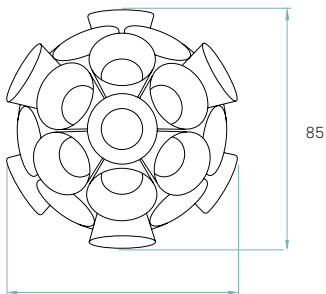

85

References

DDLN S LED DIMO-10V

DDLN S LED DIMBT

Awards

Chicago 2015

Germany 2017

Brussels 2017

Certificates

Class I

Dimmable:
120 - 277V

Bluetooth Dimming:
220 - 240V

The mark of responsible forestry

Wood shade colours

- 20 Ivory White
- 21 Natural Cherry
- 22 Natural Beech
- 24 Yellow
- 25 Orange
- 26 Red
- 28 Blue
- 29 Grey
- 30 Turquoise
- 31 Chocolate
- 32 Pink

Components

Diffuser
Matt satin acrylic

Required
Shade mount required
Difficulty: *****

Metal canopy
Brushed Nickel
ø 28 cm

Electrical cable
Transparent 2 m drop

Steel cable
3 x 2 m drop

Box size
67 x 67 x 95 cm

Box volume
0,426 m³

Weight
Gross - 23 Kg
Net - 13,2 Kg

LED
 COB
31 x 4 W 135mA

Energy class

A+
LED integrated

Driver
 MEANWELL
2 units - Ref. NPF 60D-30

MEANWELL
2 units - Ref. NPF 60D-30
+ Bluetooth Control - CASAMBI / ELT
1 unit - Ref. CBU - ASD

Driver housed in canopy.

Details

Input Voltage	Luminous Flux *	CRI	Watt.	CCT	Lifetime (L70)
120 - 277V / 220 - 240V	3451 lm	90	120 W	3000 K	40000h

* Measurements taken using white shades, Veneer Ref: 20 Ivory White