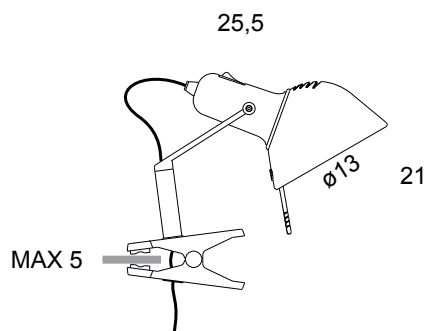

Naomi Morsetto

Yaacov Kaufman, 2001

Adjustable lamp in aluminium on a clamp-base with 3m long feeding cable. The clamp is suitable for surfaces up to 52mm thickness.

TECHNICAL DATAS	Product Name (code)	Naomi Morsetto (329)
	Certificates	CE
	Norms	EN 60-598-1 (CEI 34-21)
	Light sources	MAX 60W I - 75W HAL - E27/E26 (not included)
	Available	230V (Europe) - 120V (USA - Japan) - 240V (UK) <i>(fittings come with appropriate plug)</i>
	Insulation Class	II
	Protection Class	IP20
	Packaging	0,001m³ - 0,7Kg

COLOURS	
	Anodised Aluminium

FAMILY				
	Naomi	Naomi Terra	Naomi Head	
				

Naomi Parete

Yaacov Kaufman, 2001

Adjustable wall lamp in aluminium with 3m long feeding cable.

TECHNICAL DATAS	Product Name (code)	Naomi Parete (330)
	Certificates	CE
	Norms	EN 60-598-1 (CEI 34-21)
	Light sources	MAX 60W I - 75W HAL - E27/E26 (not included)
	Available	230V (Europe) - 120V (USA - Japan) - 240V (UK) <i>(fittings come with appropriate plug)</i>
	Insulation Class	II
	Protection Class	IP20
	Packaging	0,001m³ - 0,7Kg

COLOURS	
	Anodised Aluminium

FAMILY				
				
	Naomi	Naomi Terra	Naomi Head	

Naomi Pinza

Yaacov Kaufman, 2001

Adjustable clip-on lamp in aluminium, with 3m long feeding cable. The clip is suitable for surfaces between 10mm and 50mm.

TECHNICAL DATAS	Product Name (code)	Naomi Pinza (328)
	Certificates	CE
	Norms	EN 60-598-1 (CEI 34-21)
	Light sources	MAX 60W I - 75W HAL - E27/E26 (not included)
	Available	230V (Europe) - 120V (USA - Japan) - 240V (UK) <i>(fittings come with appropriate plug)</i>
	Insulation Class	II
	Protection Class	IP20
	Packaging	0,001m³ - 0,7Kg