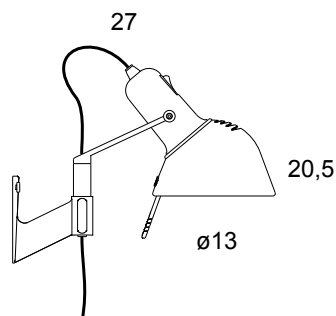

Naomi Morsetto

Yaacov Kaufman, 2001

Adjustable lamp in aluminium on a clamp-base with 3m long feeding cable. The clamp is suitable for surfaces up to 52mm thickness.

TECHNICAL DATAS	Product Name (code)	Naomi Morsetto (329)
	Certificates	CE
	Norms	EN 60-598-1 (CEI 34-21)
	Light sources	MAX 60W I - 75W HAL - E27/E26 (not included)
	Available	230V (Europe) - 120V (USA - Japan) - 240V (UK) <i>(fittings come with appropriate plug)</i>
	Insulation Class	II
	Protection Class	IP20
	Packaging	0,001m³ - 0,7Kg

COLOURS	
	Anodised Aluminium

FAMILY				
	Naomi	Naomi Terra	Naomi Head	
				

Naomi Parete

Yaacov Kaufman, 2001

Adjustable wall lamp in aluminium with 3m long feeding cable.

TECHNICAL DATAS	Product Name (code)	Naomi Parete (330)
	Certificates	CE
	Norms	EN 60-598-1 (CEI 34-21)
	Light sources	MAX 60W I - 75W HAL - E27/E26 (not included)
	Available	230V (Europe) - 120V (USA - Japan) - 240V (UK) <i>(fittings come with appropriate plug)</i>
	Insulation Class	II
	Protection Class	IP20
	Packaging	0,001m³ - 0,7Kg

COLOURS	
	Anodised Aluminium

FAMILY				
				
	Naomi	Naomi Terra	Naomi Head	

Naomi Pinza

Yaacov Kaufman, 2001

Adjustable clip-on lamp in aluminium, with 3m long feeding cable. The clip is suitable for surfaces between 10mm and 50mm.

TECHNICAL DATAS	Product Name (code)	Naomi Pinza (328)
	Certificates	CE
	Norms	EN 60-598-1 (CEI 34-21)
	Light sources	MAX 60W I - 75W HAL - E27/E26 (not included)
	Available	230V (Europe) - 120V (USA - Japan) - 240V (UK) <i>(fittings come with appropriate plug)</i>
	Insulation Class	II
	Protection Class	IP20
	Packaging	0,001m³ - 0,7Kg