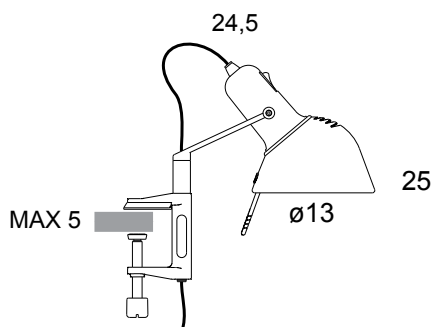

Naomi Morsetto

Yaacov Kaufman, 2001

Adjustable lamp in aluminium on a clamp-base with 3m long feeding cable. The clamp is suitable for surfaces up to 52mm thickness.

TECHNICAL DATAS	Product Name (code)	Naomi Morsetto (329)
	Certificates	CE
	Norms	EN 60-598-1 (CEI 34-21)
	Light sources	MAX 60W I - 75W HAL - E27/E26 (not included)
	Available	230V (Europe) - 120V (USA - Japan) - 240V (UK) <i>(fittings come with appropriate plug)</i>
	Insulation Class	II
	Protection Class	IP20
	Packaging	0,001m³ - 0,7Kg

COLOURS	
	Anodised Aluminium

FAMILY				
	Naomi	Naomi Terra	Naomi Head	
				

Naomi Parete

Yaacov Kaufman, 2001

Adjustable wall lamp in aluminium with 3m long feeding cable.

TECHNICAL DATAS	Product Name (code)	Naomi Parete (330)
	Certificates	CE
	Norms	EN 60-598-1 (CEI 34-21)
	Light sources	MAX 60W I - 75W HAL - E27/E26 (not included)
	Available	230V (Europe) - 120V (USA - Japan) - 240V (UK) <i>(fittings come with appropriate plug)</i>
	Insulation Class	II
	Protection Class	IP20
	Packaging	0,001m³ - 0,7Kg

COLOURS	
	Anodised Aluminium

FAMILY				
				
	Naomi	Naomi Terra	Naomi Head	

Naomi Pinza

Yaacov Kaufman, 2001

Adjustable clip-on lamp in aluminium, with 3m long feeding cable. The clip is suitable for surfaces between 10mm and 50mm.

TECHNICAL DATAS	Product Name (code)	Naomi Pinza (328)
	Certificates	CE
	Norms	EN 60-598-1 (CEI 34-21)
	Light sources	MAX 60W I - 75W HAL - E27/E26 (not included)
	Available	230V (Europe) - 120V (USA - Japan) - 240V (UK) <i>(fittings come with appropriate plug)</i>
	Insulation Class	II
	Protection Class	IP20
	Packaging	0,001m³ - 0,7Kg