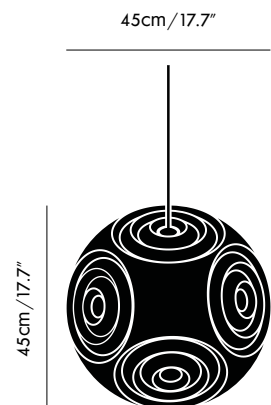

Cleaning Instructions: Clean with a soft dry cloth only. Do not use polishing agents, water or abrasive materials when cleaning. Always switch off the electricity supply before cleaning.