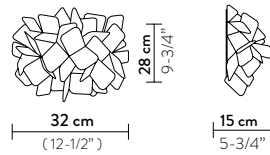

# CLIZIA APPLIQUE - MAMA NON MAMA

DESIGN BY **ADRIANO RACHELE**

TECHNICAL SPECIFICATIONS

**APPLIQUE**

BULBS: 2 X 5W LED Filament E14 or E12

With: Magnetic System®

Made of: Cristalflex®

Color:  MAMA NON MAMA