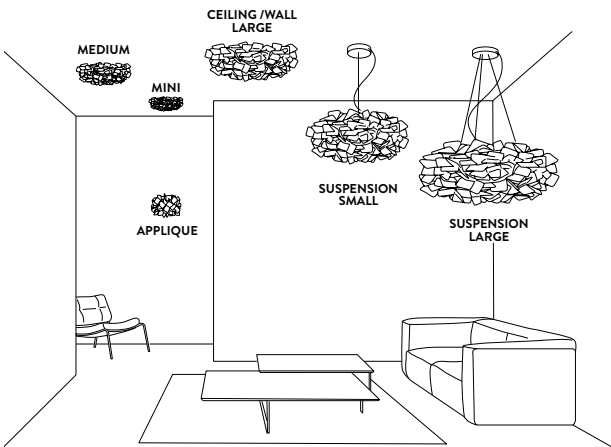

CLIZIA MAMA NON MAMA ENTIRE COLLECTION