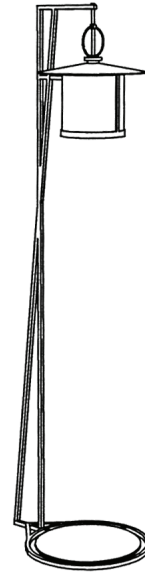

CERCHIO FLOOR LAMP

KEVIN REILLY
COLLECTION

WIDTH: 41.3 CM DEPTH: 56.0 CM HEIGHT: 179.1 CM

CUSTOM OPTIONS ALSO AVAILABLE

IP RATING:
IP33, IP44, IP45

INDOOR STEEL FINISHES:

OUTDOOR STAINLESS FINISHES:

WWW.KEVINREILLYCOLLECTION.COM