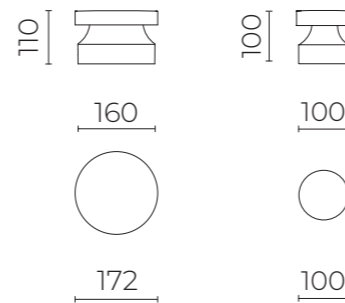

AD 180° Asymmetric Diffused Beam (only Bamboo)

Bamboo & Bamboo mini
Bollard

ACCESSORI / ACCESSORIES

06PY999X0
Kit tirafondi
Anchoring bolts kit 30

OTTICHE / OPTICS

PARETE / WALL

RS-D 360° Rotosymmetric Diffused Beam

AD 180° Asymmetric Diffused Beam (only Bamboo)

GRAZER

RS-D 360° Rotosymmetric Diffused Beam

AD 180° Asymmetric Diffused Beam (only Bamboo)

Bamboo & Bamboo mini
Wall

Grazer

ACCESSORI / ACCESSORIES

06BM902X0
Kit driver DALI per Bamboo mini / Kit
DALI driver for Bamboo mini