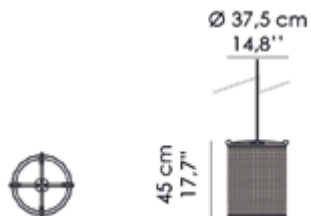

220V - 50 HZ / 1xE27 | cavo rosso

110V - 60 HZ / 1xE26 | cavo rosso

Lampadina non inclusa.

Adatto a soffitti da 270 cm a 320 cm di altezza.

Ceiling lamp. Structure in brass, Antique Bronze finish (OBA). Lampshade in Natural or Moka maple wood with insert in real, natural Vienna straw.

Notes:

220V - 50 HZ / 1xE27 | red cord

110V - 60 HZ / 1xE26 | red cord

Light bulb not included.

Suitable for ceilings from 270 cm to 320 cm height.

L-26-A

Misure | Size
Ø 37.5x H 90/140cm
(Ø 14.8''x H

FINITURE STANDARD | STANDARD FINISHES