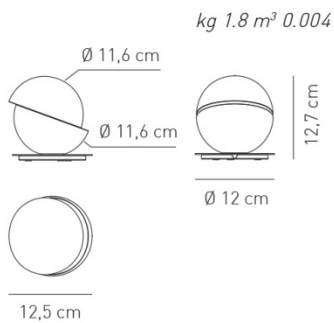

IP20

220-240VAC

**Attenzione: ordine minimo 2 pezzi. / Attention: minimum order 2 pieces.**

example composition code LT AIBUXX BC BC G9L

for optional accessories please refer to our pricelist or contact our representatives