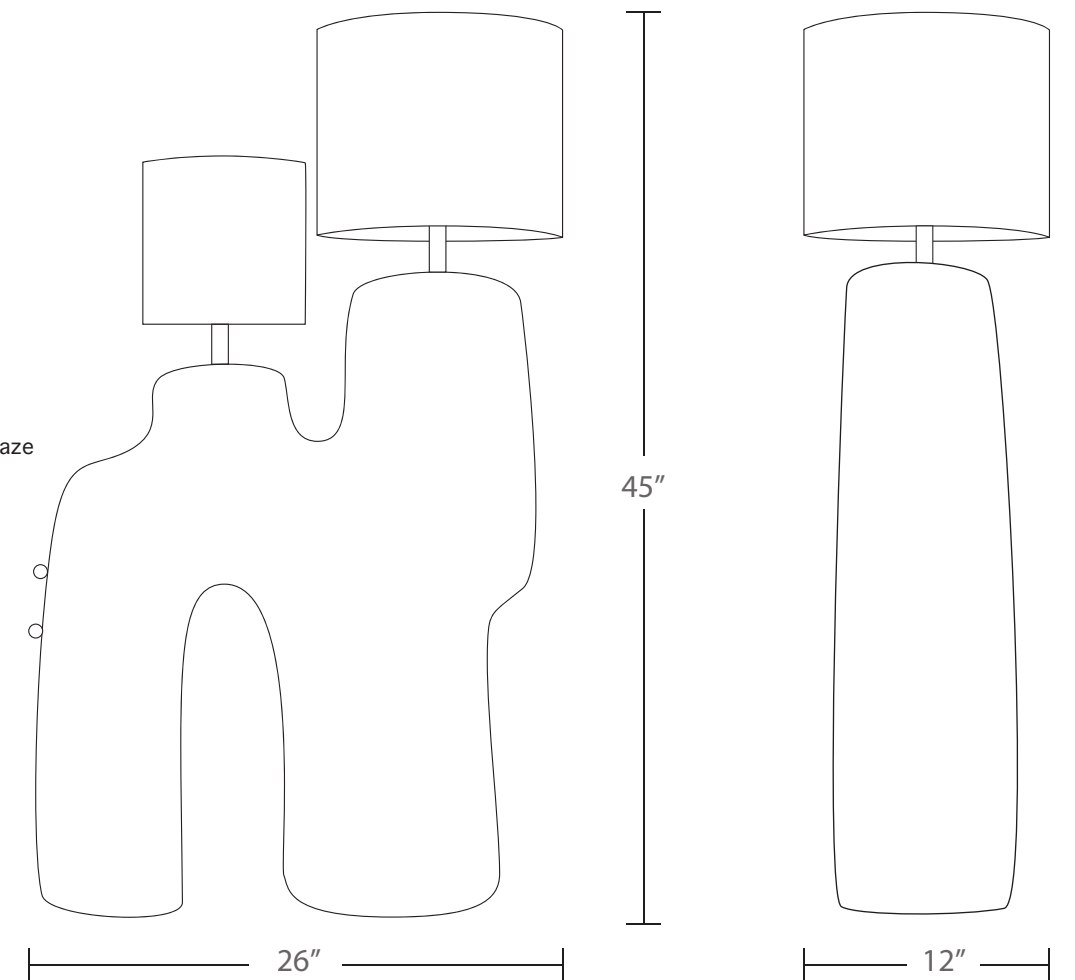

CAMEL LAMP

Floor \$5600

METAL FINISH OPTIONS

- brushed copper
- brushed brass
- brushed steel

GLAZE OPTIONS

Please refer to the S&C PDF for glaze color options.

*note that glazing is an imperfect process and color, coverage, and saturation will vary.

MATERIALS

- ceramic base (glazed)
- brushed metal parts
- linen fabric shades

CERTIFICATION

VOLTAGE

120v - 277v

BULB SPECS, COLOR TEMPERATURE

Soft White LED dimmable, E12