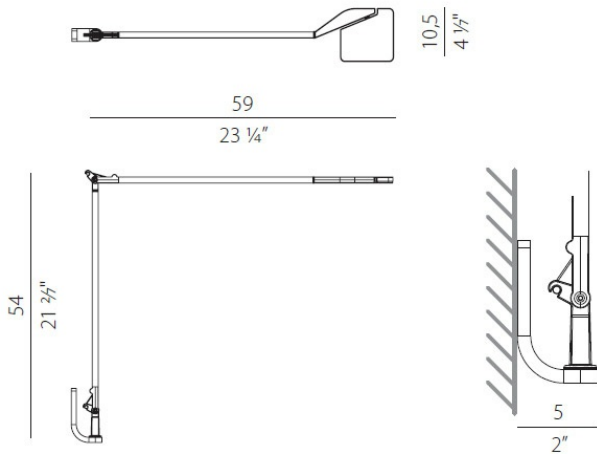

## DATA SHEET

Code	CA07702.000.0409
System power consumption	10W
Efficacy	52.6lm/W
Light source	LED
Light source lifetime	L90 (B10) 50'000h
Colour temperature	3000K Ra >90
Light distribution	adjustable
Apertura fascio	90°
Power supply	220-240V AC
Frequency	50/60Hz
Electrical configuration	dimnable (Step DIM)
Driver	integrated included
Nominal luminous flux	600lm
Lumen output	526lm
Efficiency	87.667%
Weight	0,8360Kg
Protection degree	IP40
Colour tollerances	SDCM 3

# TECHNICAL DRAWING