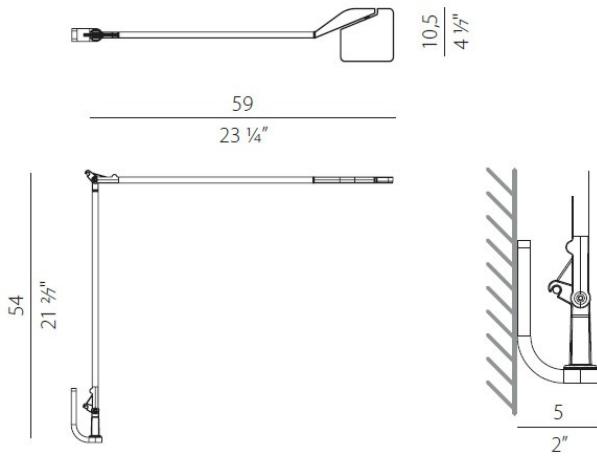

## DATA SHEET

Code	CA07701.000.0409
System power consumption	10W
Efficacy	52.6lm/W
Light source	LED
Light source lifetime	L90 (B10) 50'000h
Colour temperature	3000K Ra >90
Light distribution	adjustable
Apertura fascio	90°
Power supply	220-240V AC
Frequency	50/60Hz
Electrical configuration	dimnable (Step DIM)
Driver	integrated included
Nominal luminous flux	600lm
Lumen output	526lm
Efficiency	87.667%
Weight	0,8360Kg
Protection degree	IP40
Colour tollerances	SDCM 3

# TECHNICAL DRAWING