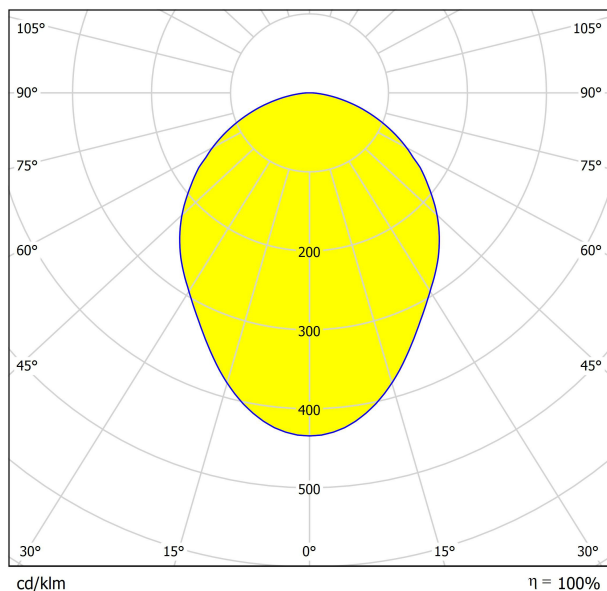

## DATA SHEET

Code	C07719.000.0409
System power consumption	10W
Light source	LED
Light source lifetime	L90 (B10) 50'000h
Colour temperature	3000K Ra >90
Light distribution	adjustable
Apertura fascio	90°
Power supply	220-240V AC
Frequency	50/60Hz
Electrical configuration	dimnable (Step DIM)
Driver	integrated included
Nominal luminous flux	600lm
Lumen output	526lm
Efficiency	87.667%
Weight	4,2050Kg
Protection degree	IP40
Colour tollerances	SDCM 3

Colour

matt brass

 TECHNICAL DRAWING

 DIAGRAMMA POLARE

cd/klm  
 — C0 - C180 — C90 - C270