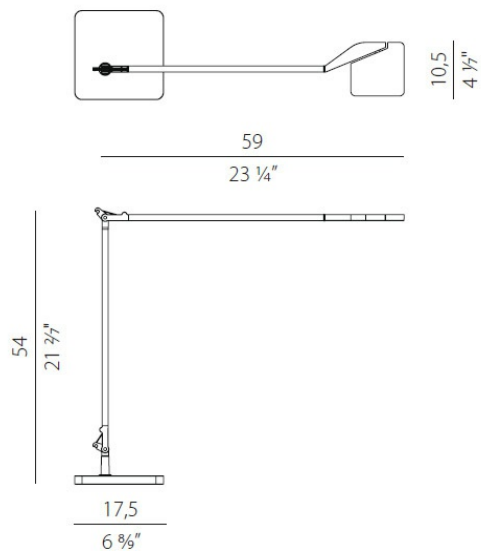

## DATA SHEET

Code	C07719.000.0409
System power consumption	10W
Light source	LED
Light source lifetime	L90 (B10) 50'000h
Colour temperature	3000K Ra >90
Light distribution	adjustable
Apertura fascio	90°
Power supply	220-240V AC
Frequency	50/60Hz
Electrical configuration	dimnable (Step DIM)
Driver	integrated included
Nominal luminous flux	600lm
Lumen output	526lm
Efficiency	87.667%
Weight	4,2050Kg
Protection degree	IP40
Colour tollerances	SDCM 3

Colour

matt brass

 TECHNICAL DRAWING

 DIAGRAMMA POLARE

cd/klm  
 — C0 - C180 — C90 - C270