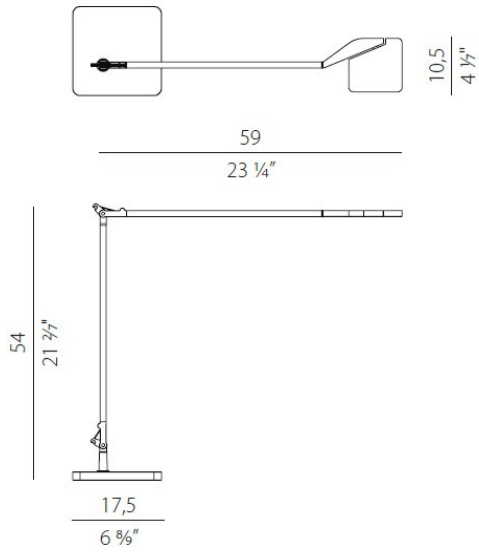

DATA SHEET

Code	C07703.000.0409
System power consumption	10W
Efficacy	52.6lm/W
Light source	LED
Light source lifetime	L90 (B10) 50'000h
Colour temperature	3000K Ra >90
Light distribution	adjustable
Apertura fascio	90°
Power supply	220-240V AC
Frequency	50/60Hz
Electrical configuration	dimnable (Step DIM)
Driver	integrated included
Nominal luminous flux	600lm
Lumen output	526lm
Efficiency	87.667%
Weight	4,2050Kg
Protection degree	IP40
Colour tollerances	SDCM 3

 Colour
red

TECHNICAL DRAWING

DIAGRAMMA POLARE