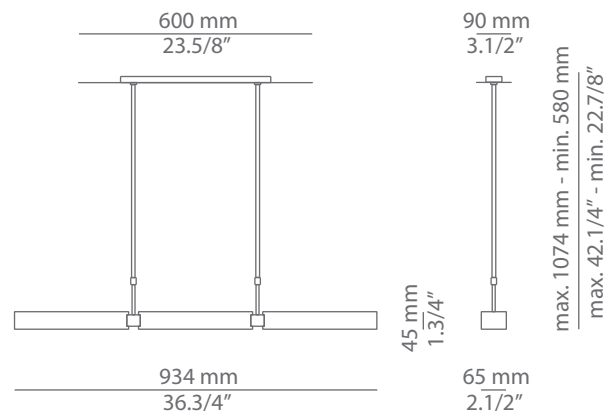

VENEZIA

BASICS T-2535

suspension

Date	Type
Project	
Location	
Model #	Quantity
Specifier	

Description

Metallic pendant providing direct and indirect light.
Opal satin glass diffusers on the bottom.
Telescopic stems.

Pictures above might not show the specified dimensions or material. They are for illustration purposes only.

Ordering information

Product Code	Lamp	Finish
T-2535	Hal. up to 3x130W / 118mm / R7s base / 230V (included) Dimmable	37 NI Nickel CUSTOM
	LED / 118mm / R7s base / 230V (not included)	